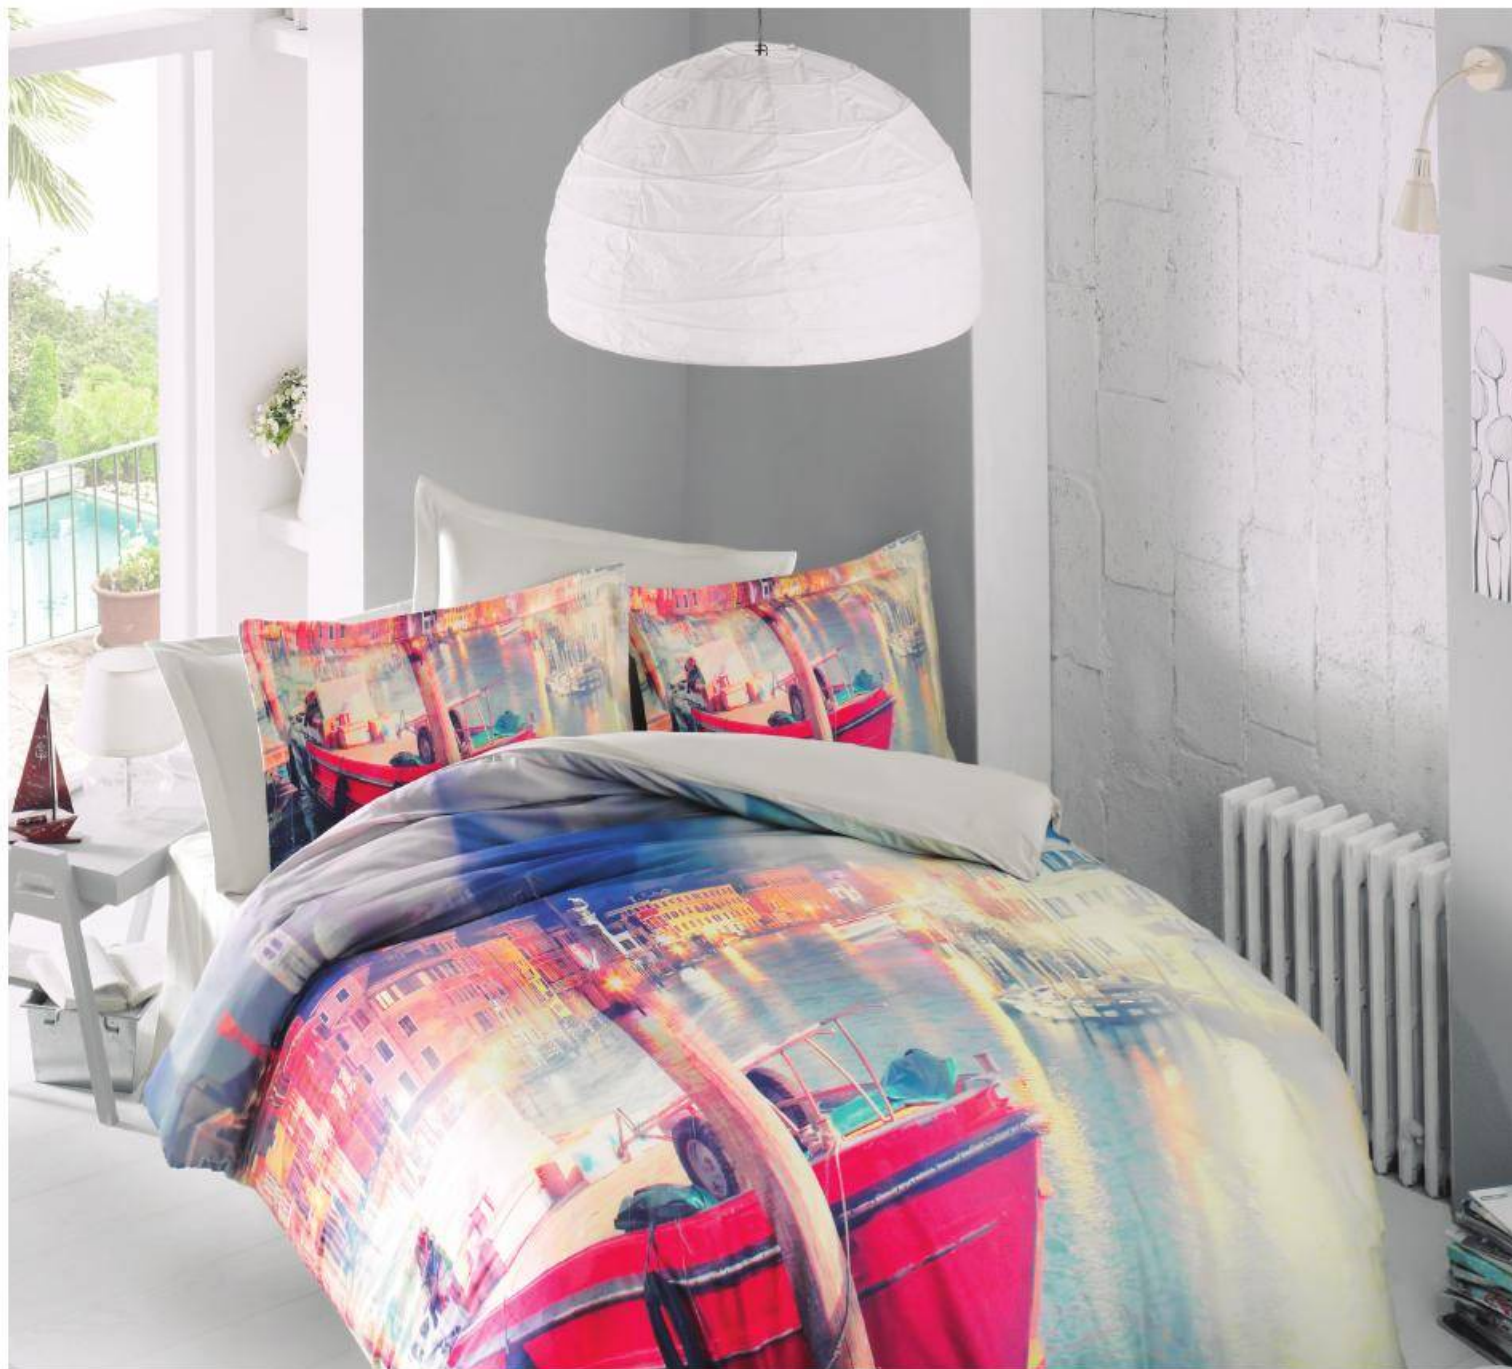

3 Pcs

| 3D COLLECTION | LEVEL 1

METRO POLITAN VENICE ITALY

3D
COLLECTION

ITALY

Duvet Cover

QUEEN

- Duvet Cover (1)
 - Flat Sheet (1)
 - Pillow Case (2)
 - Ox.Pillow Case (2)
- 6 Pcs**