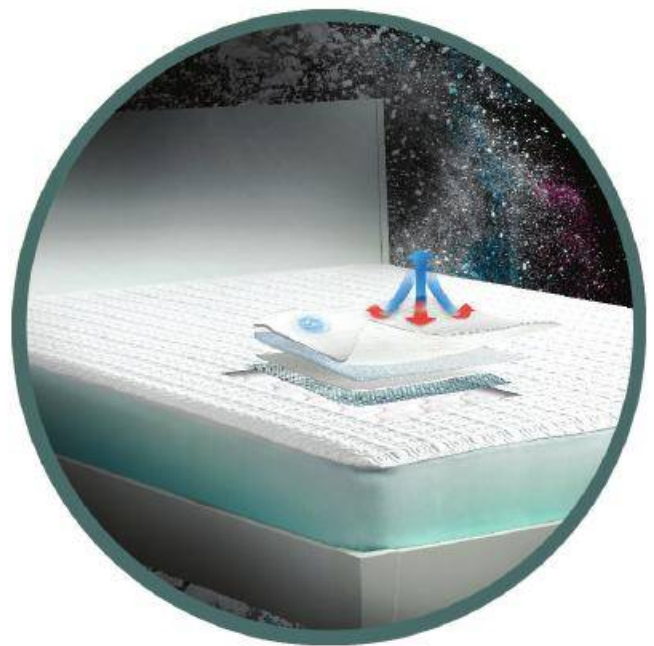

FEATURES

Water Proof - Breathable / Bed Bug Proof / Allergen Proof

Cotton: 35% , 80% , 100%

Bambo & Micro Fiber